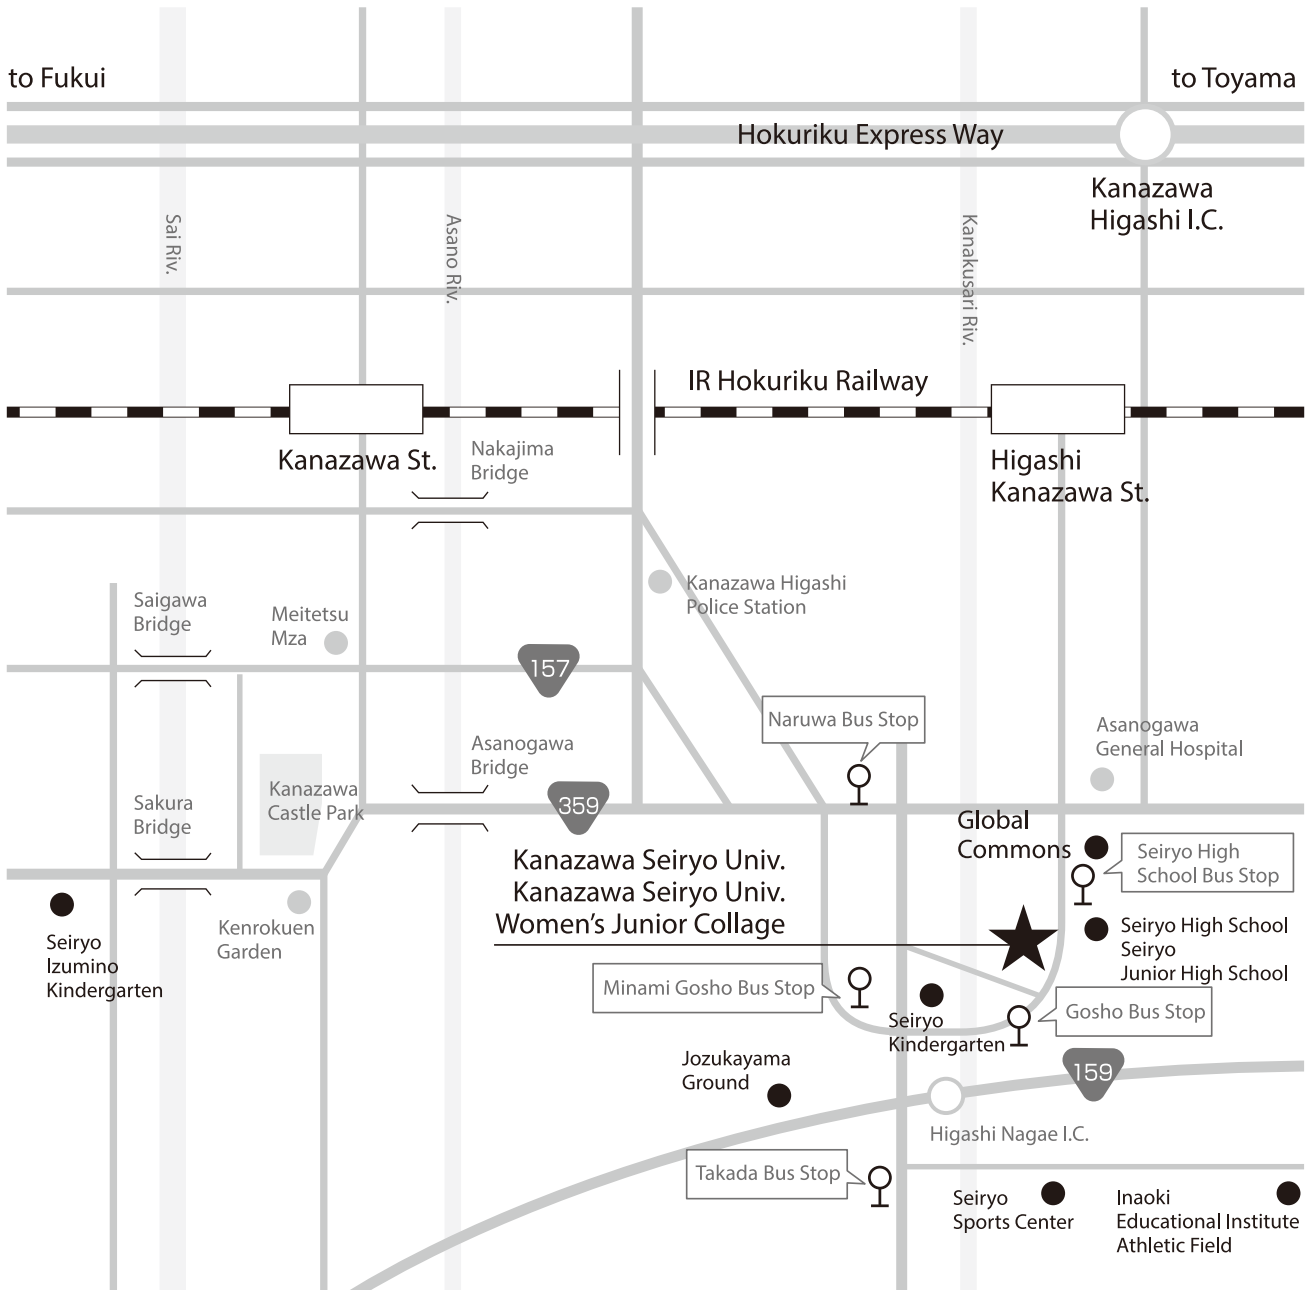

KANAZAWA SEIRYO UNIVERSITY

ACCESS MAP

KANAZAWA SEIRYO UNIVERSITY

10-1 Ushi, Goshō-machi, Kanazawa-shi, Ishikawa, 920-8620, Japan

TEL : 076-253-3896 (International Exchange Center)

TEL : +81-76-253-3896 (From outside)